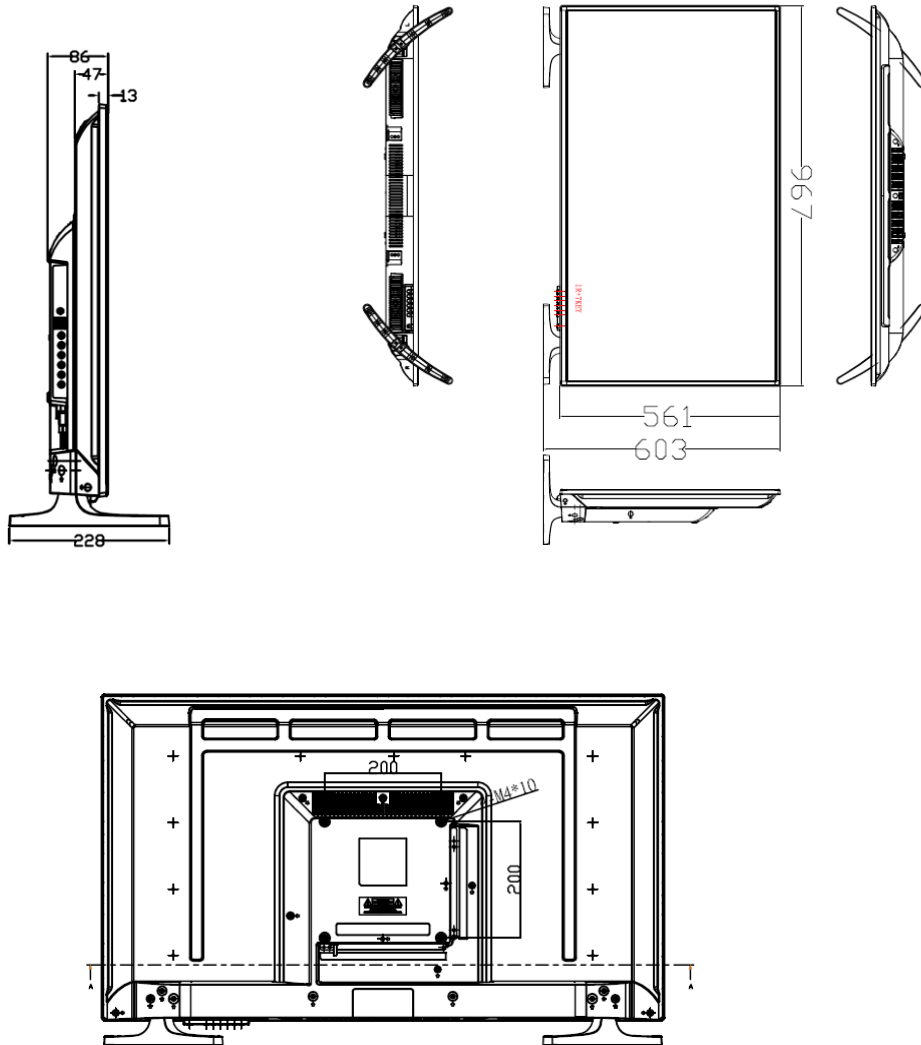

Technical Specifications

Model	DHL43-F600	
System		
Diagonal	42.5"(16:9)	
Resolution	1920×1080 (FHD)	
Backlight	LED	
Brightness/Luminance (Standard)	350 cd/m ²	
Contrast	1200:1	
Angle of view	178° /178° (vertical/horizontal)	
Response time	5ms	
Signals		
Input	standard	VGA(D-Sub)×1、HDMI×1、Audio×1
	optional	-
Output	Standard	speaker×1
	optional	-
General		
Consumption (Standard)	58W	
Consumption (Standby)	≤0.5W	
Power Supply	AC100~240V (+/-10%),50/60 Hz	
Net Weight	7.7kg	
Dimensions(no base)	967mm×561mm×86mm	

*Design and specifications are subject to change without notice.

Dimensions(mm)

Dahua Technology Co., Ltd.

1199BinAn Road, Binjiang District, Hangzhou, China
Fax: +86-571-87688815 Email:overseas@dahuatech.com